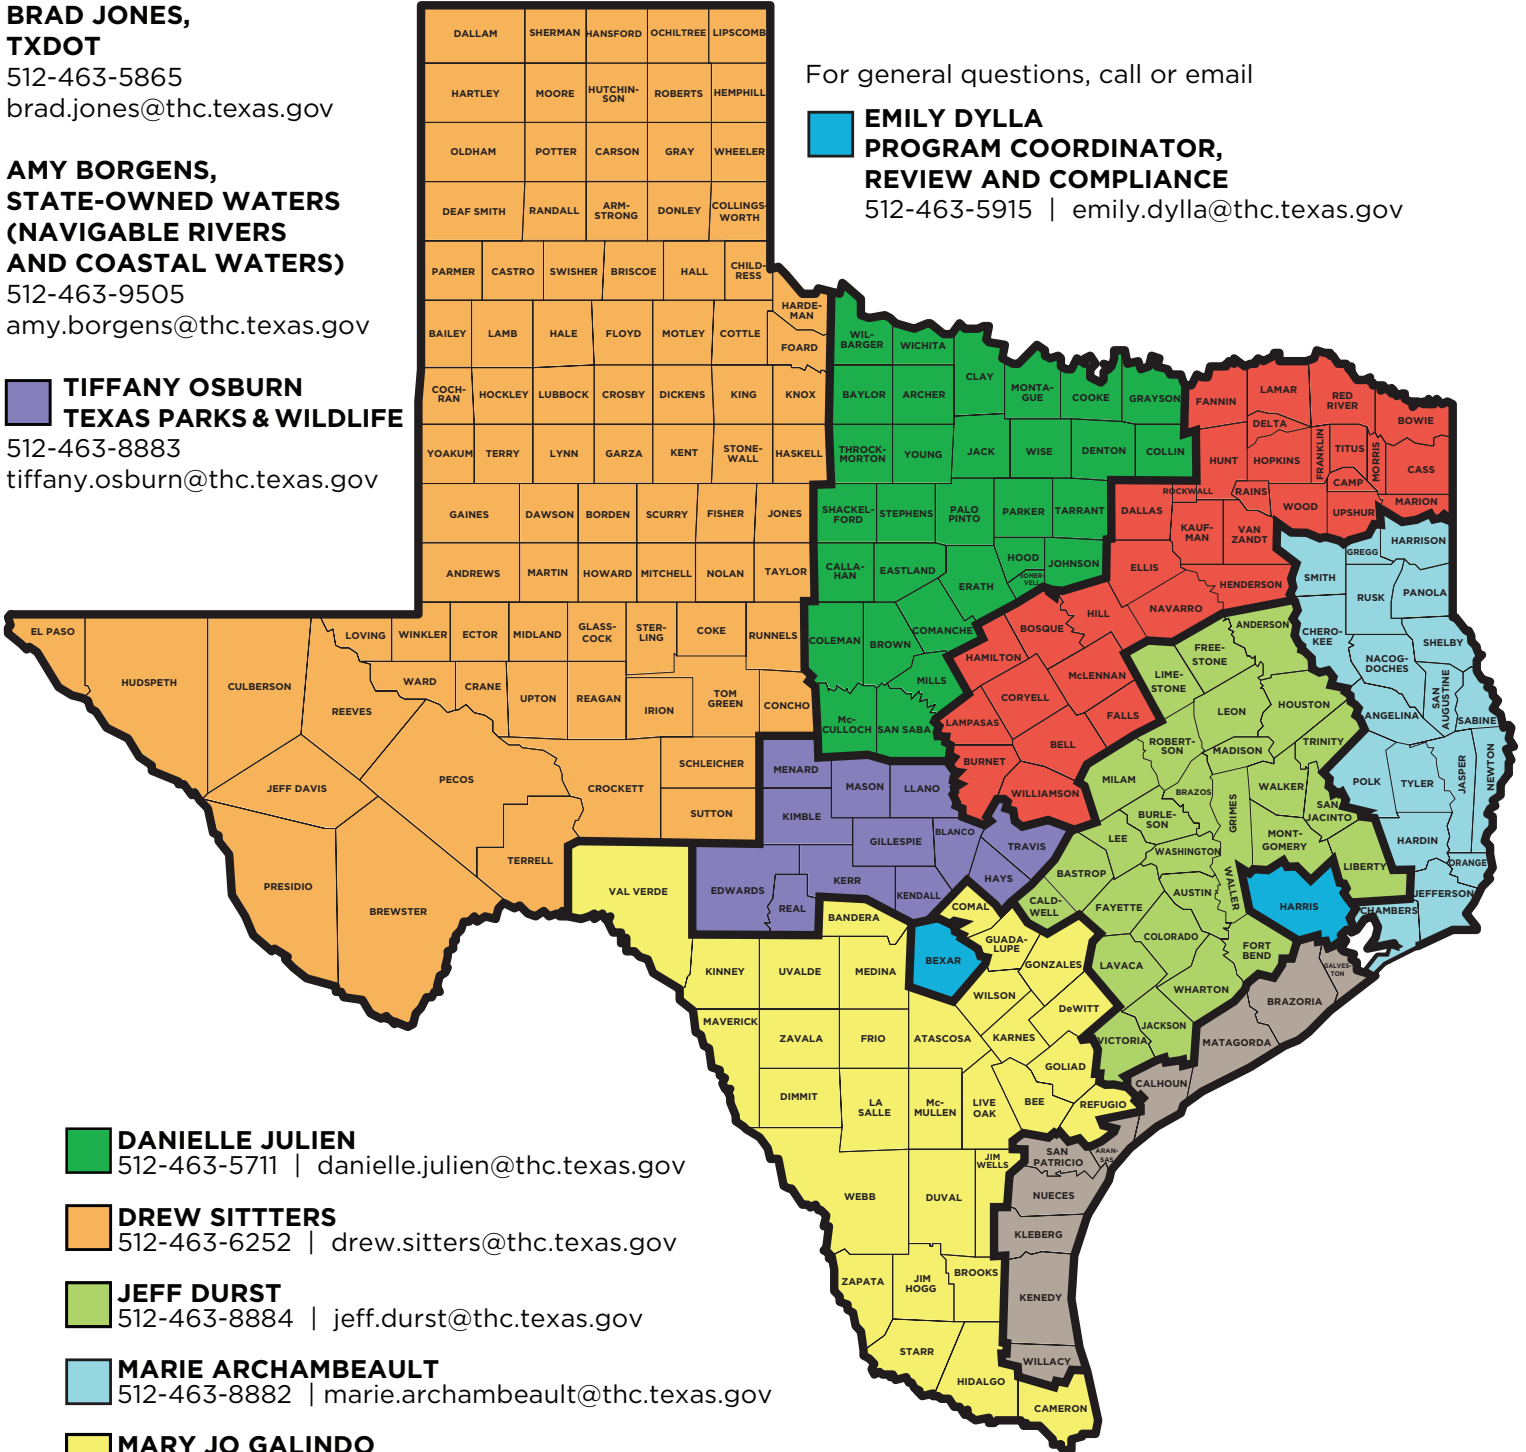

BRAD JONES,
TXDOT
512-463-5865
brad.jones@thc.texas.gov

AMY BORGENS,
STATE-OWNED WATERS
(NAVIGABLE RIVERS
AND COASTAL WATERS)
512-463-9505
amy.borgens@thc.texas.gov

TIFFANY OSBURN
TEXAS PARKS & WILDLIFE
512-463-8883
tiffany.osburn@thc.texas.gov

For general questions, call or email

EMILY DYLLA
PROGRAM COORDINATOR,
REVIEW AND COMPLIANCE
512-463-5915 | emily.dylla@thc.texas.gov

DANIELLE JULIEN
512-463-5711 | danielle.julien@thc.texas.gov

DREW SITTERS
512-463-6252 | drew.sitters@thc.texas.gov

JEFF DURST
512-463-8884 | jeff.durst@thc.texas.gov

MARIE ARCHAMBEAULT
512-463-8882 | marie.archambeault@thc.texas.gov

MARY JO GALINDO
512-463-5949 | mary.galindo@thc.texas.gov

REBECCA SHELTON
512-463-6043 | rebecca.shelton@thc.texas.gov

TRACY LOVINGOOD
512-463-6508 | tracy.lovingood@thc.texas.gov