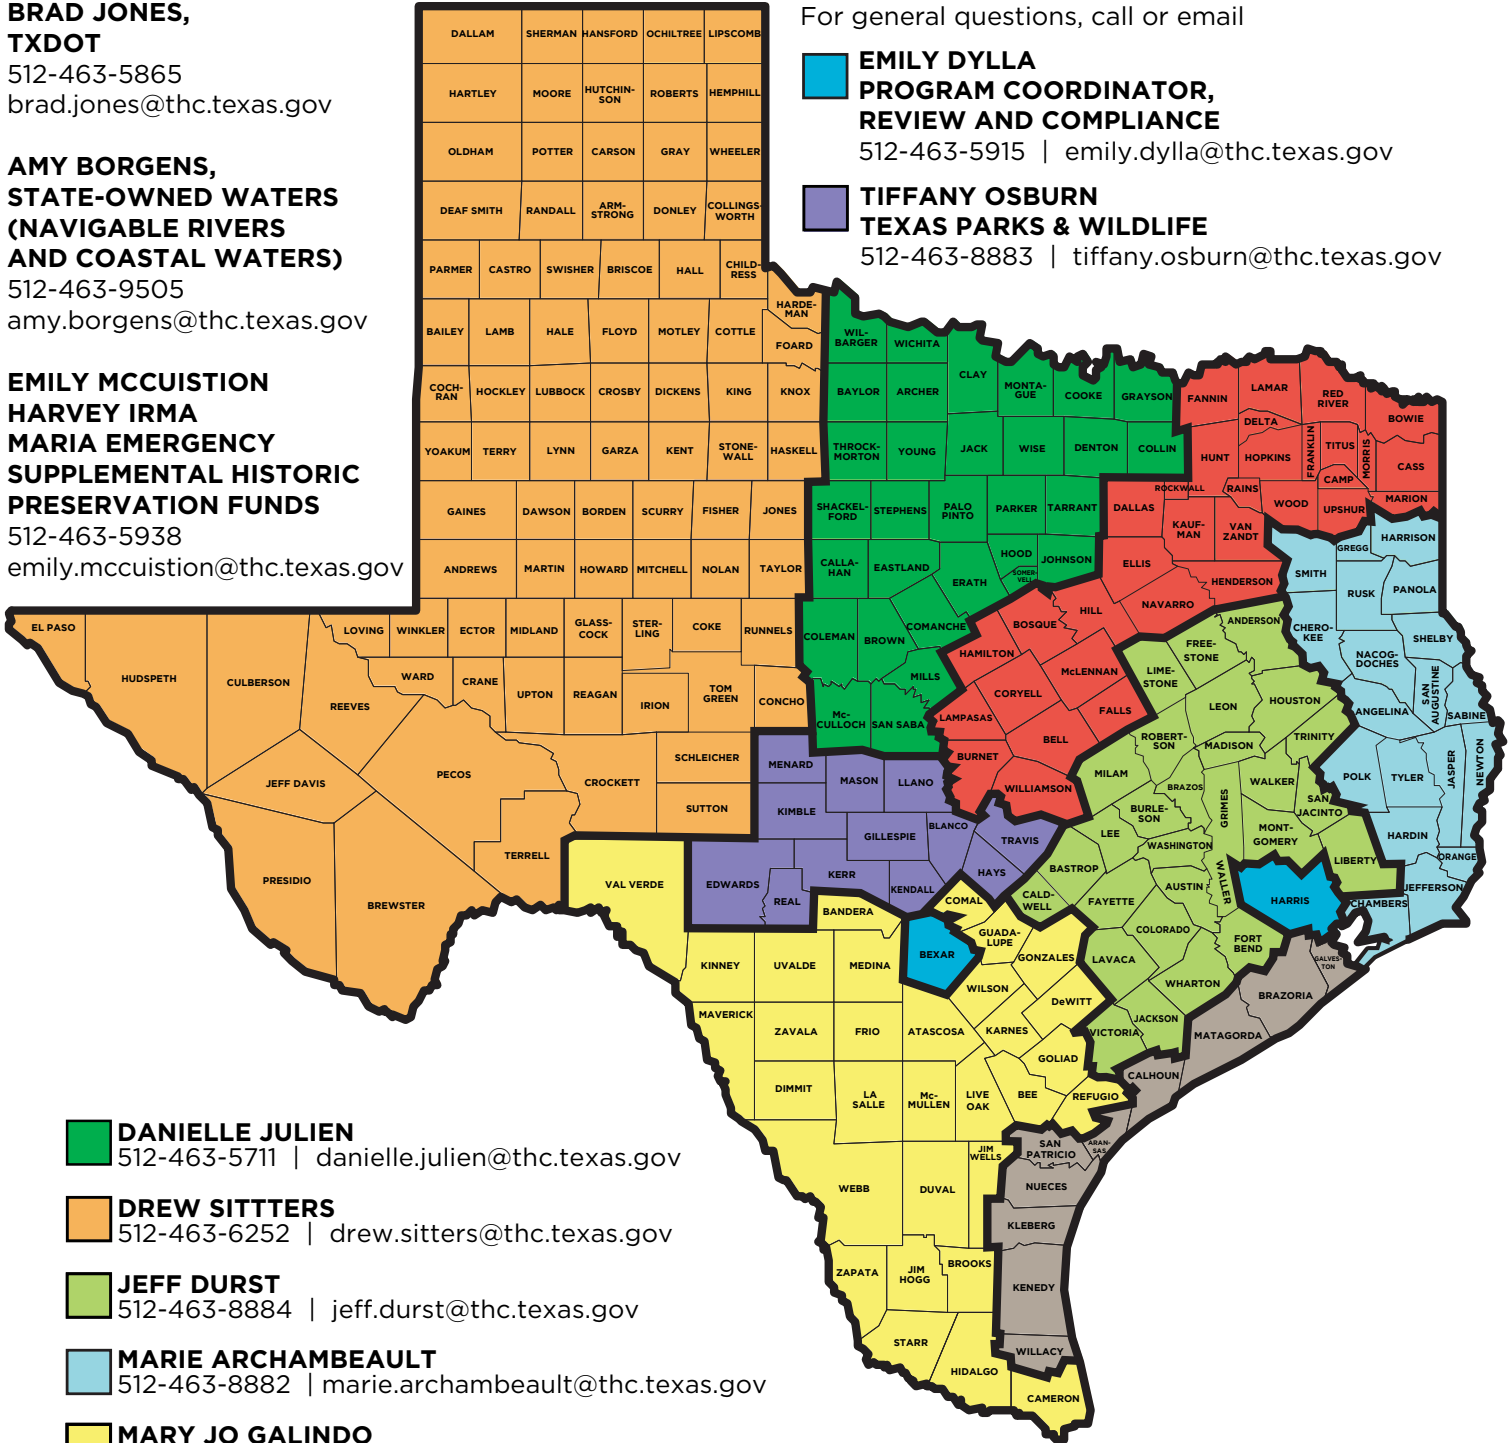

ARCHEOLOGY DIVISION REVIEWERS BY REGION

**BRAD JONES,
TXDOT**
512-463-5865
brad.jones@thc.texas.gov

**AMY BORGENS,
STATE-OWNED WATERS
(NAVIGABLE RIVERS
AND COASTAL WATERS)**
512-463-9505
amy.borgens@thc.texas.gov

**EMILY MCCUISTION
HARVEY IRMA
MARIA EMERGENCY
SUPPLEMENTAL HISTORIC
PRESERVATION FUNDS**
512-463-5938
emily.mccuistion@thc.texas.gov

For general questions, call or email

**EMILY DYLLA
PROGRAM COORDINATOR,
REVIEW AND COMPLIANCE**
512-463-5915 | emily.dylla@thc.texas.gov

**TIFFANY OSBURN
TEXAS PARKS & WILDLIFE**
512-463-8883 | tiffany.osburn@thc.texas.gov